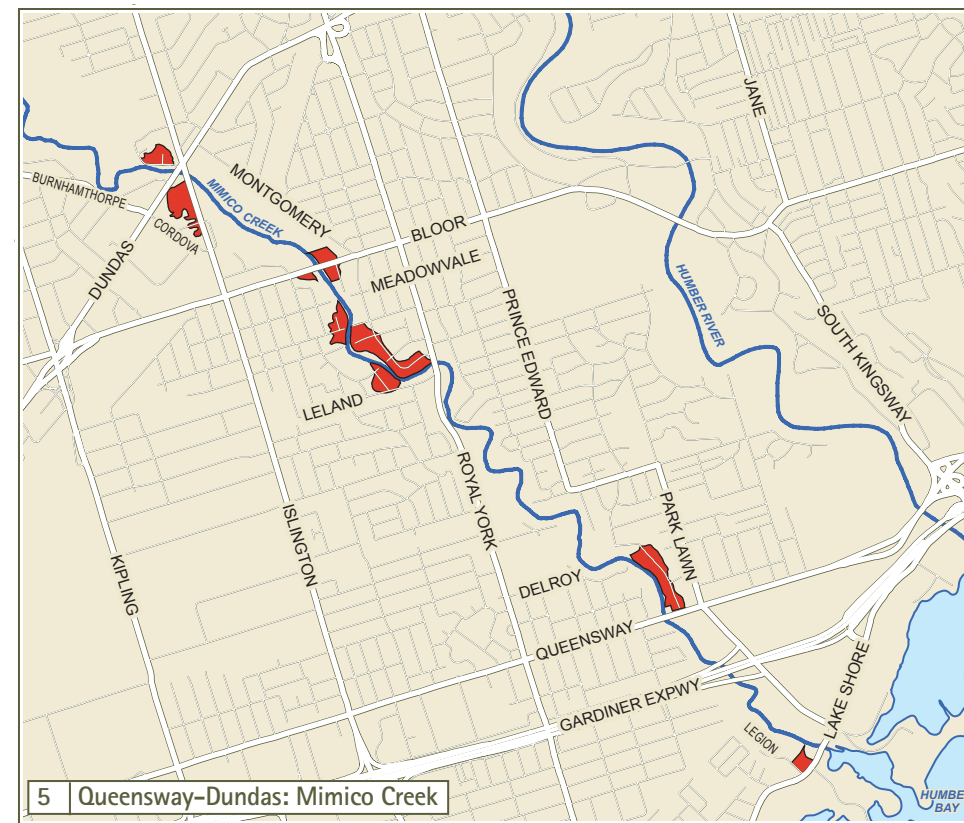

1 Tandridge Crescent: Humber River - West Branch

2 Jane-Wilson: Black Creek

3 Eglinton-Scarlett: Humber River

4 Rockcliffe Park: Black Creek

5 Queensway-Dundas: Mimico Creek