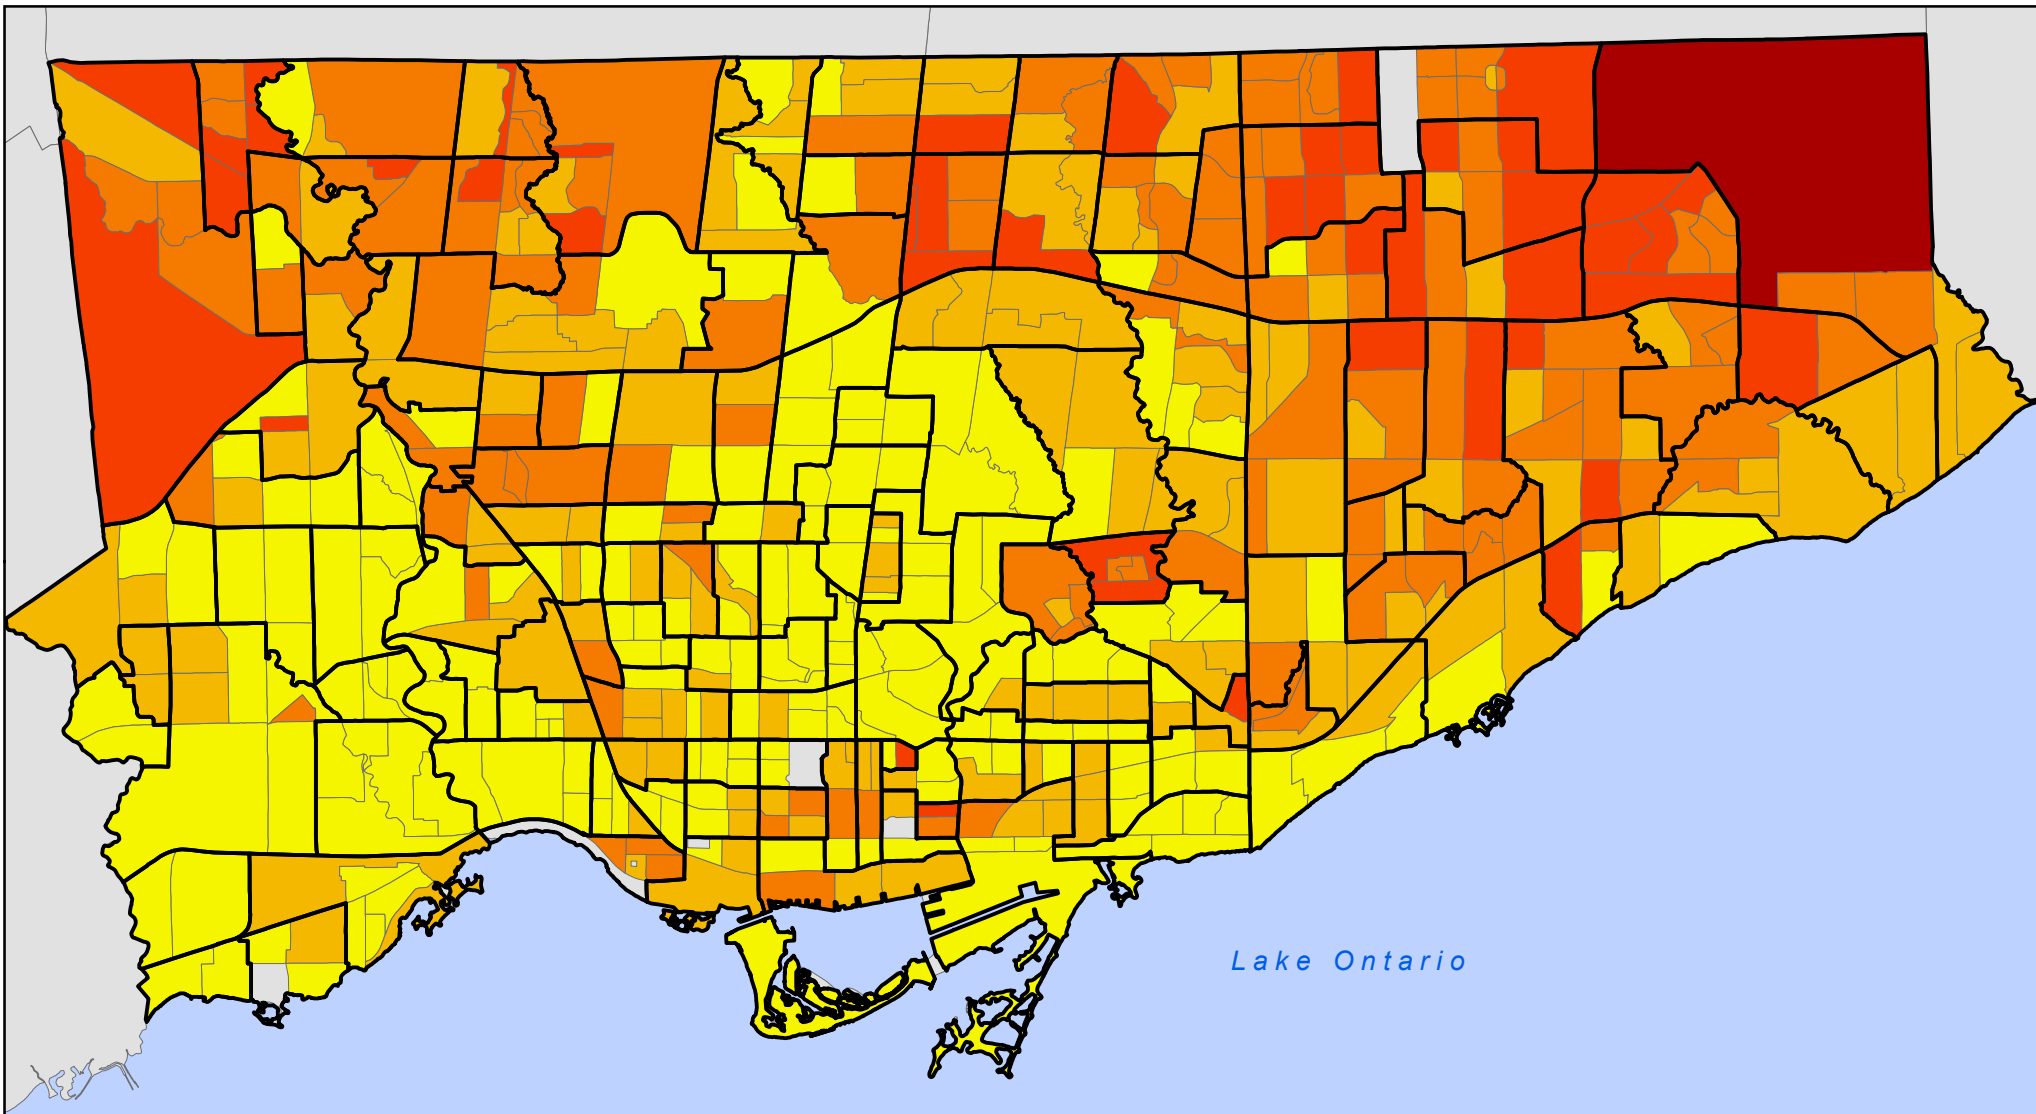

Total Visible Minority 2006

Persons by Census Tract

Legend

Visible Minority Persons

Neighbourhood Boundary

Source: Statistics Canada, Census 2006; City of Toronto.

Copyright (c) 2008 City of Toronto. All Rights Reserved.