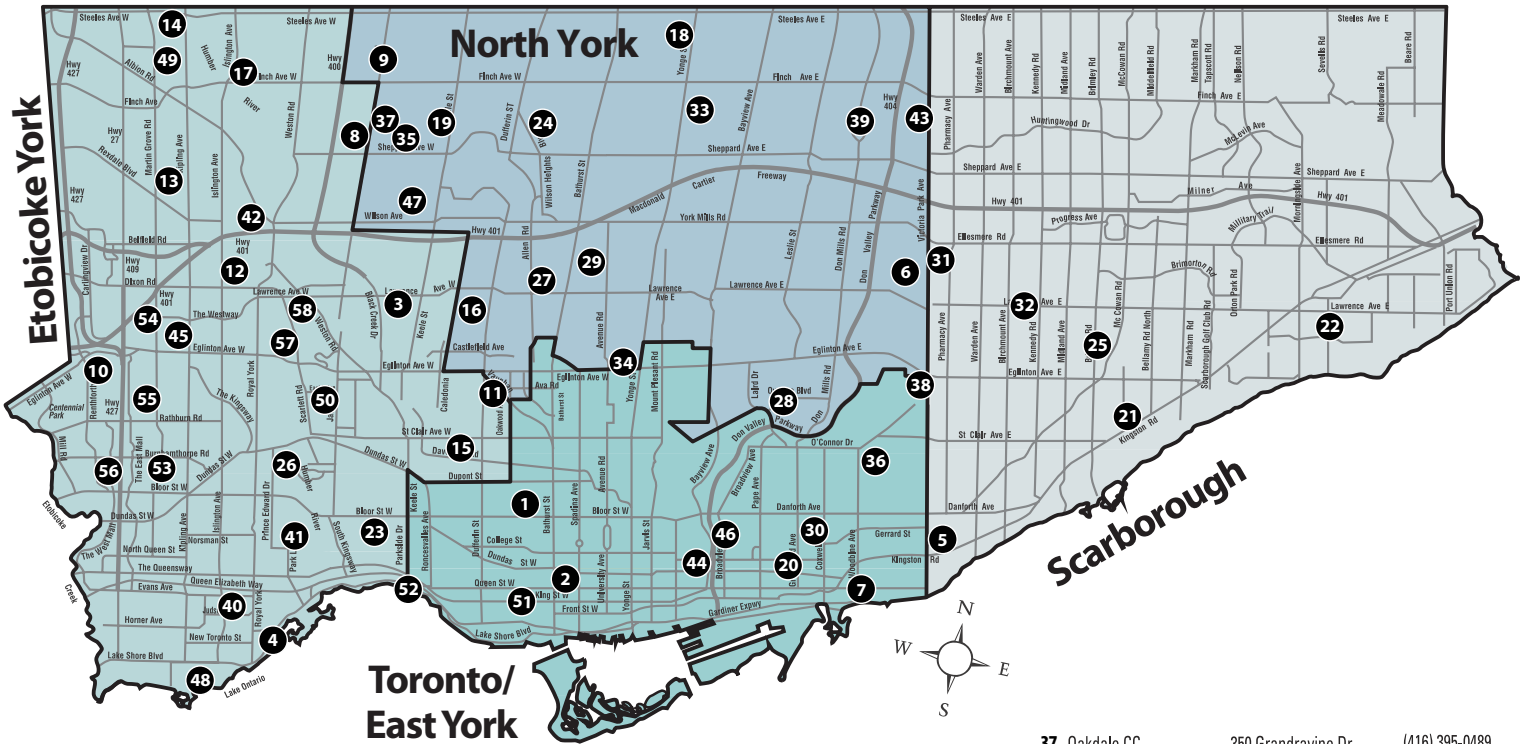

OUTDOOR SWIMMING POOLS

1	Alex Duff Memorial	779 Crawford Ave	(416) 392-0910
2	Alexandra	275 Bathurst St	(416) 392-7686
3	Amesbury	155 Culford Rd	(416) 395-6683
4	Amos Waites	2445 Lakeshore Blvd	(416) 394-8484
5	Blantyre Park	180 Fallingbrook Rd	(416) 396-4126
6	Broadlands	19 Castlegrove Blvd	(416) 395-6675
7	Donald D. Summerville	1675 Lake Shore Blvd	(416) 392-7688
8	Dominico Diluca CC	25 Stanley Rd	(416) 395-0130
9	Driftwood CC	4401 Jane St	(416) 395-6693
10	Eringate	121 Wellesworth Dr	(416) 394-8485
11	Fairbank Park	2213 Dufferin St	(416) 394-2742
12	Fairhaven	100 Golfwood Hts	(416) 394-8486
13	Flagstaff	42 Mercury Rd	(416) 394-8487
14	Gihon Spring	75 Gihon Spring Dr	(416) 394-8488
15	Giovanni Caboto	1369 St. Claire Ave W	(416) 392-7762
16	Glen Long CC	35 Glen Long Ave	(416) 395-6689
17	Gord & Irene Risk	2650 Finch W	(416) 395-6684

18	Goulding CC	45 Goulding Ave	(416) 395-6677
19	Grandravine CC	23 Grandravine Dr	(416) 395-6696
20	Greenwood	209 Alton Ave	(416) 392-7804
21	H.A. Halbert Park	24 Rockwood Dr	(416) 396-4125
22	Heron Park CC	292 Manse Rd	(416) 396-4063
23	High Park	1873 Bloor St W	(416) 392-7807
24	Irving W. Chapley	205 Wilmington	(416) 395-6697
25	Knob Hill	625 Brimley Rd	(416) 396-4128
26	Lambton-Kingsway	37 Marquis Ave	(416) 394-8489
27	Lawrence Heights	5 Replin Rd	(416) 395-6687
28	Leaside Park	5 Leaside Dr	(416) 396-2846
29	Ledbury	160 Ledbury Ave	(416) 395-6688
30	Monarch Park	115 Felstead Ave	(416) 392-7831
31	Maryvale	1325 Pharmacy Ave	(416) 396-4127
32	McGregor Park CC	2231 Lawrence Ave E	(416) 396-7769
33	Mitchell Field CC	89 Church Ave	(416) 395-6690
34	North Toronto Memorial	200 Eglinton Ave W	(416) 392-6591
35	Northwood CC	15 Clubhouse Crt	(416) 395-6695
36	Kiwanis	375 Cedarvale Ave	(416) 396-2815

37	Oakdale CC	350 Grandravine Dr	(416) 395-0489
38	O'Connor CC	1386 Victoria Park	(416) 395-6682
39	Oriole Resource Centre	2975 Don Mills Rd W	(416) 395-7855
40	Ourland	36 Ourland Ave	(416) 394-8490
41	Park Lawn	340 Park Lawn Rd	(416) 394-8491
42	Pine Point	15 Grierson Rd	(416) 394-8492
43	Pleasantview CC	545 Van Horne Ave	(416) 395-6681
44	Regent Park	620 Dundas St E	(416) 392-7832
45	Richmond Gardens	44 Strathdee Dr	(416) 394-8493
46	Riverdale	550 Broadview Ave	(416) 392-7801
47	Roding CC	600 Roding St	(416) 395-6698
48	Rotary	25 Eleventh St	(416) 394-8494
49	Smithfield	175 Mount Olive Dr	(416) 394-8495
50	Smythe Park	175 Scarlett Rd	(416) 394-2741
51	Stanley Park	86 Walnut Ave	(416) 392-0703
52	Sunnyside - Gus Ryder	1755 Lake Shore W	(416) 392-7929
53	Wedgewood	17 Swan Ave	(416) 394-8496
54	Westgrove	15 Redgrave Dr	(416) 394-8500
55	West Deane	19 Sedgebrook Dr	(416) 394-8497
56	West Mall	370 The West Mall	(416) 394-8498
57	Westmount	22 Arcade Dr	(416) 394-8499
58	Weston Lions Park	2125 Lawrence Ave W	(416) 394-2743