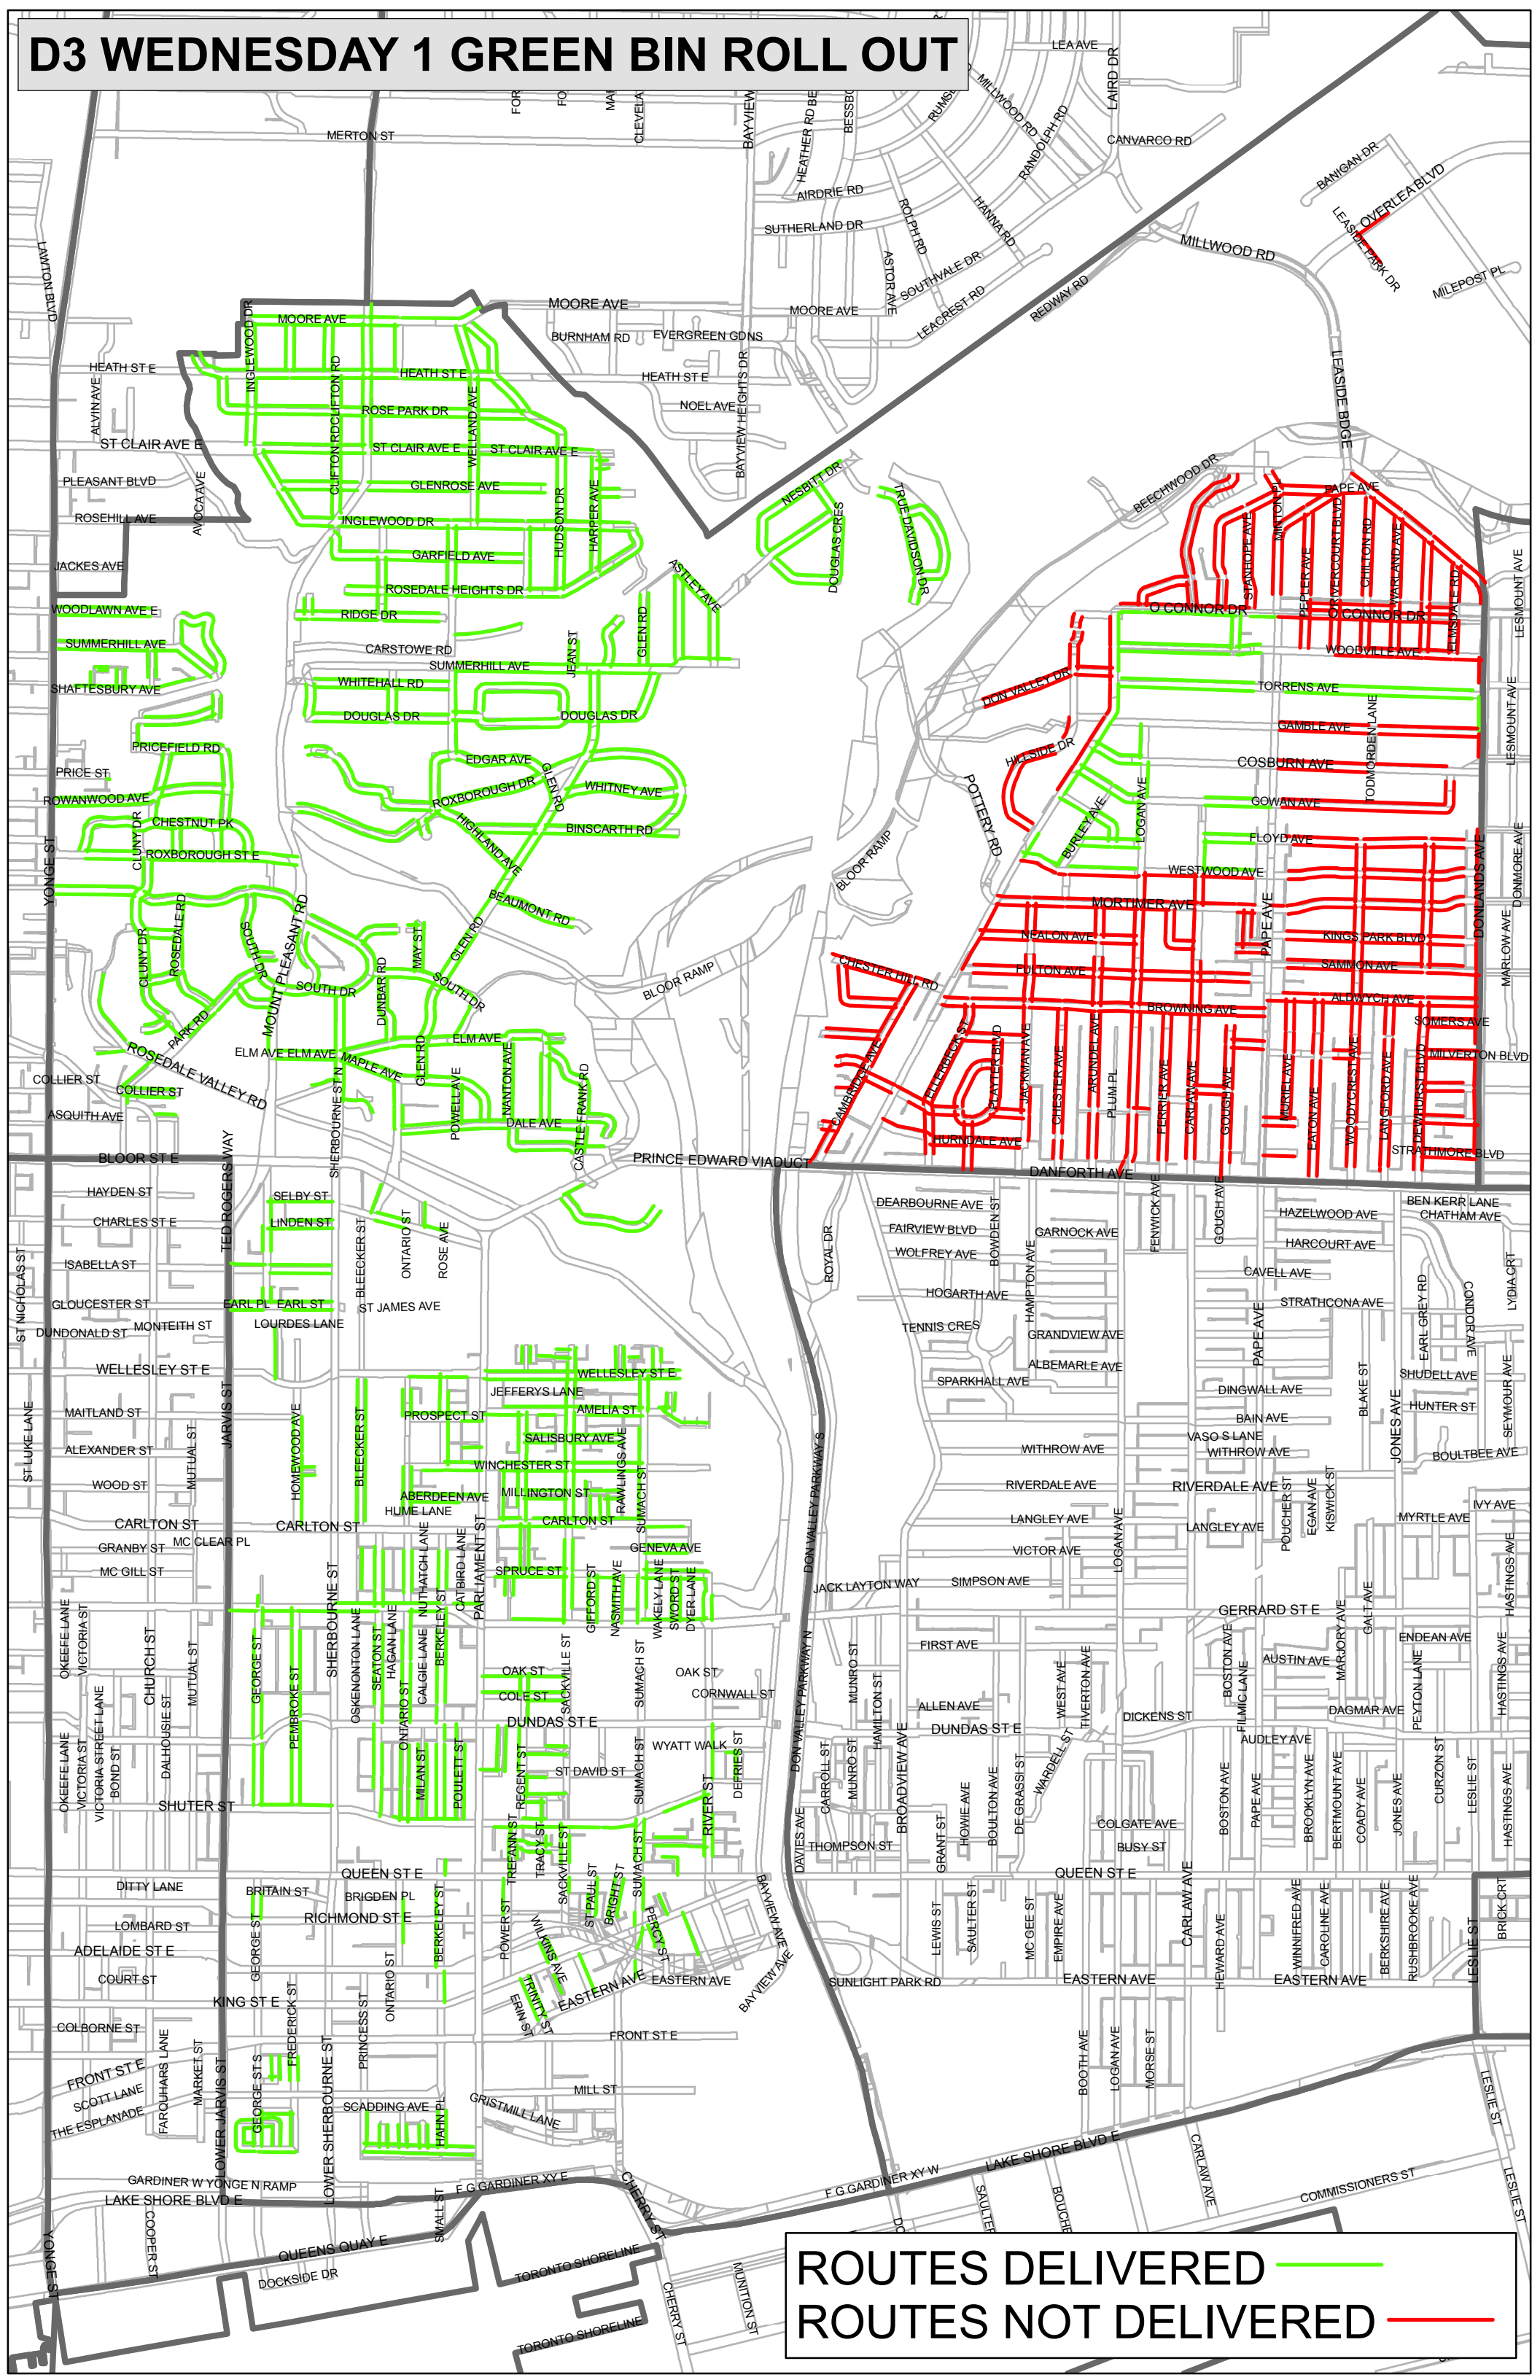

D3 WEDNESDAY 1 GREEN BIN ROLL OUT

ROUTES DELIVERED ——— (green line)
ROUTES NOT DELIVERED ——— (red line)