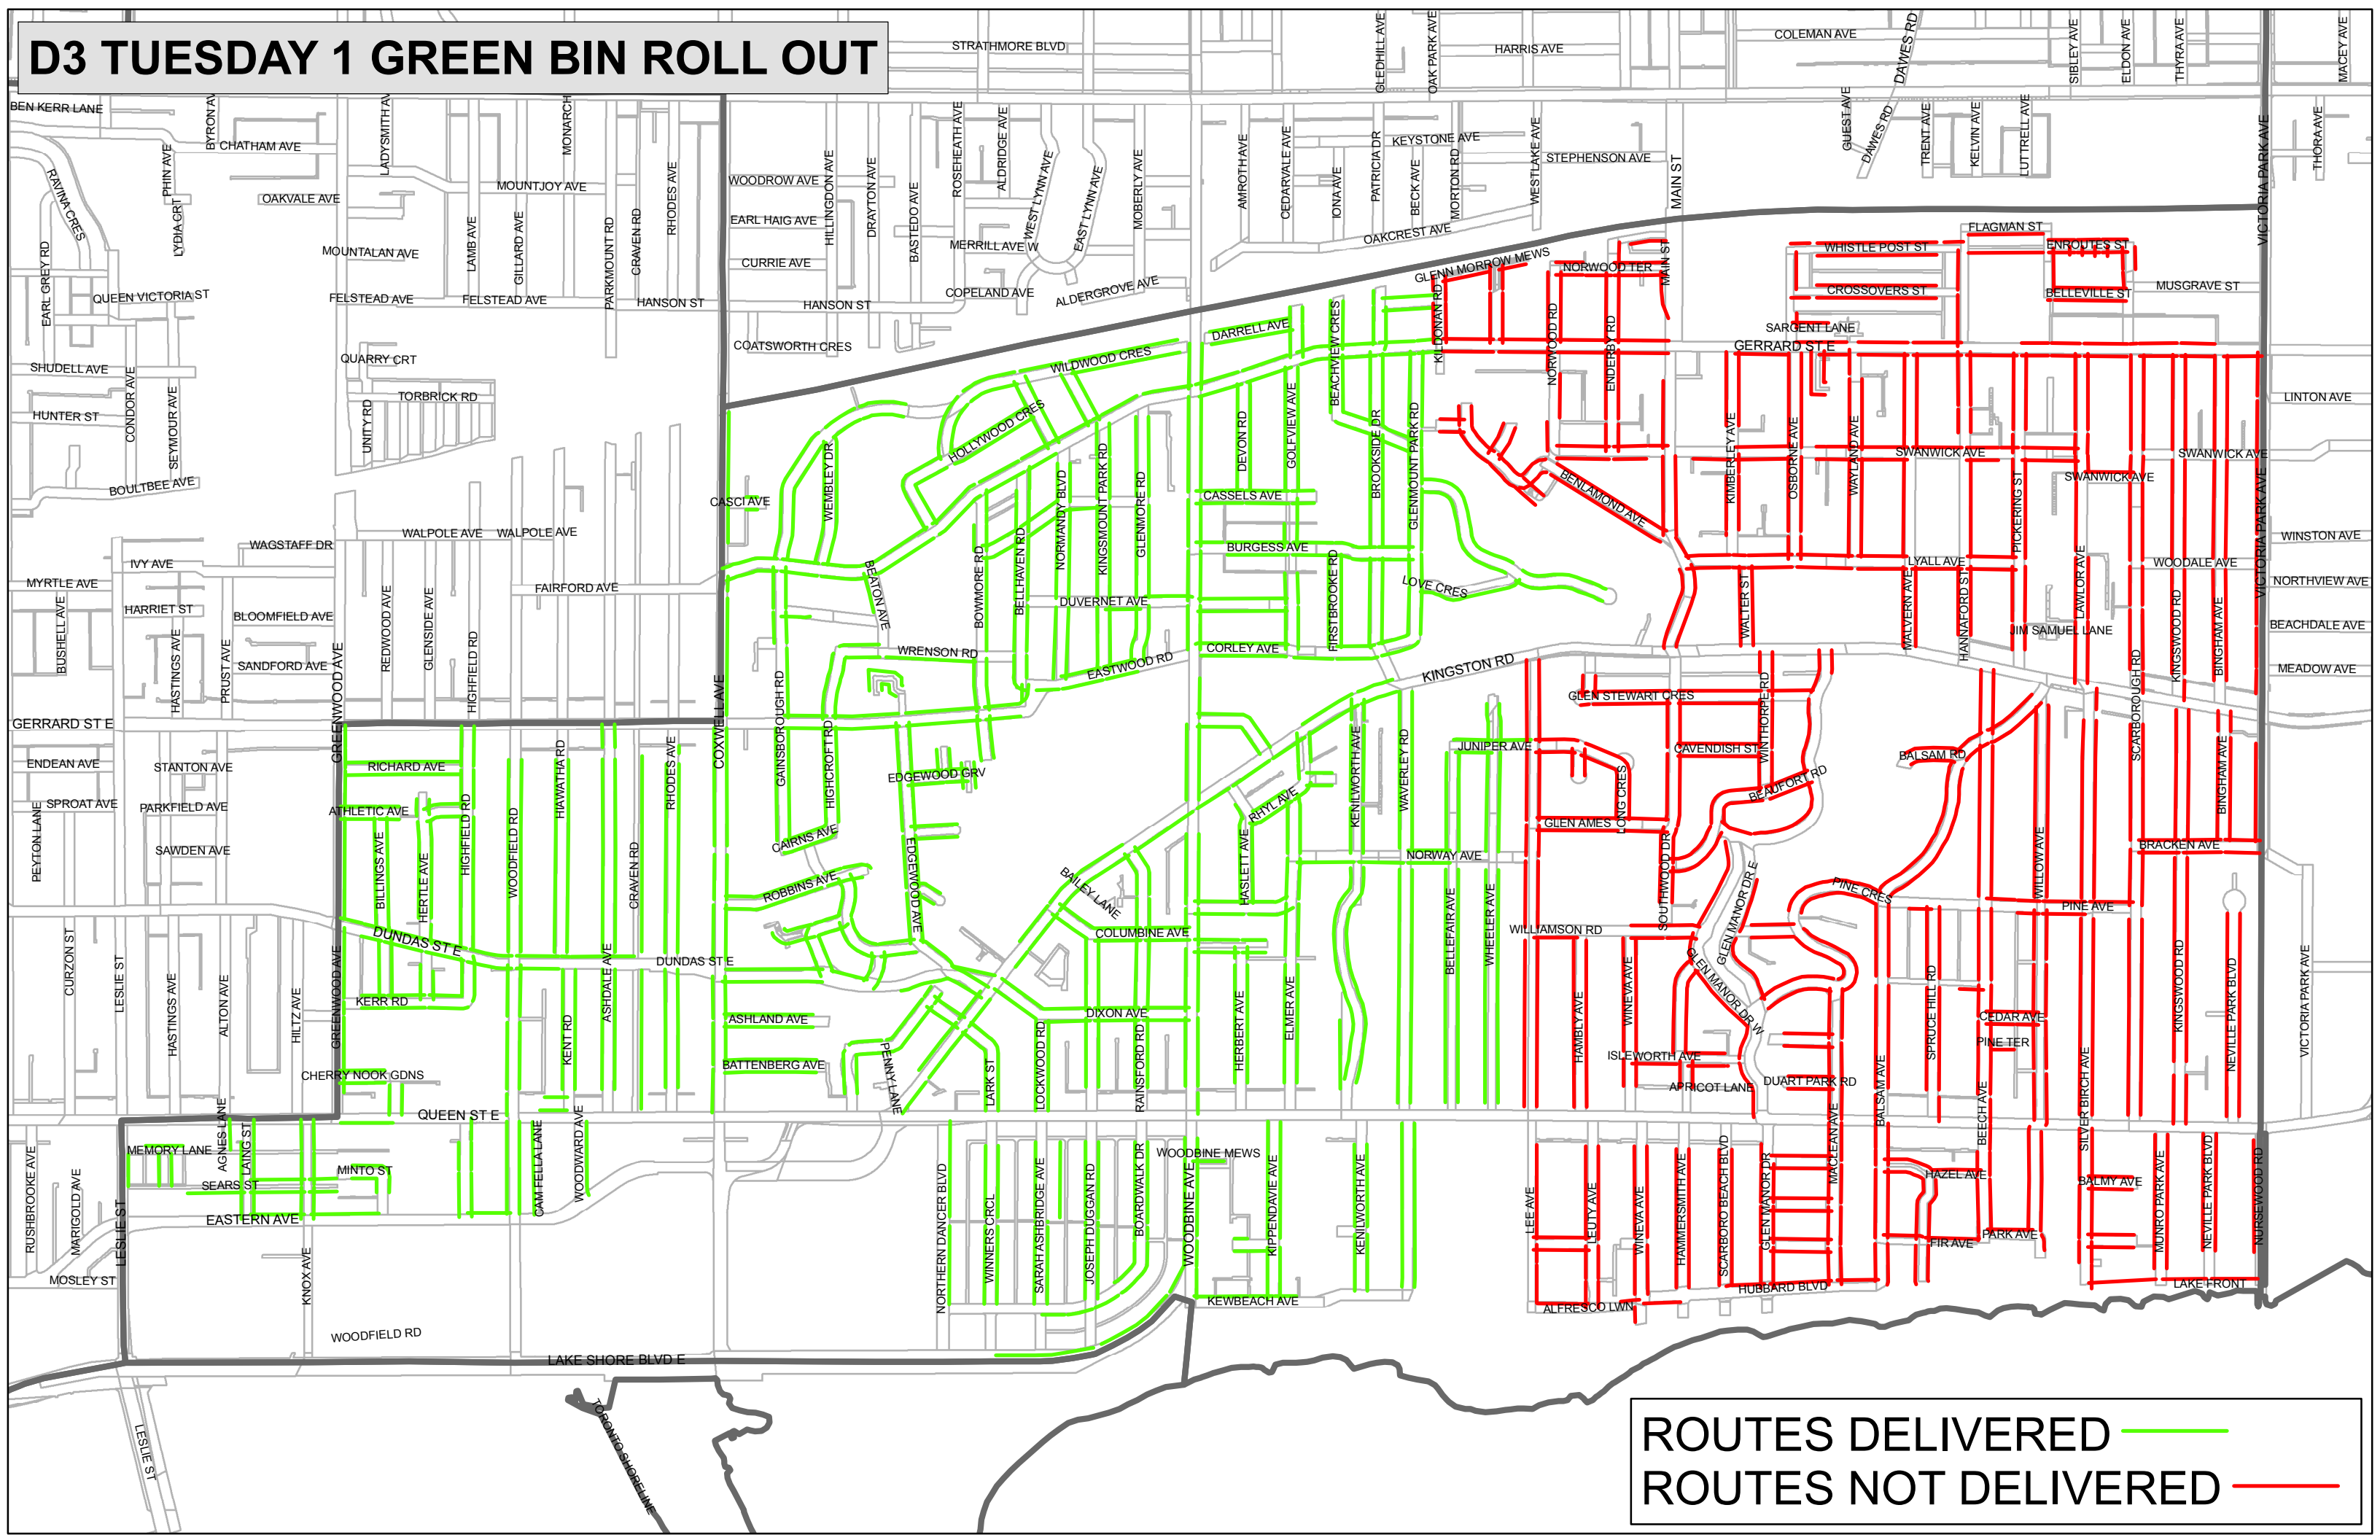

# D3 TUESDAY 1 GREEN BIN ROLL OUT

ROUTES DELIVERED ———  
ROUTES NOT DELIVERED ———