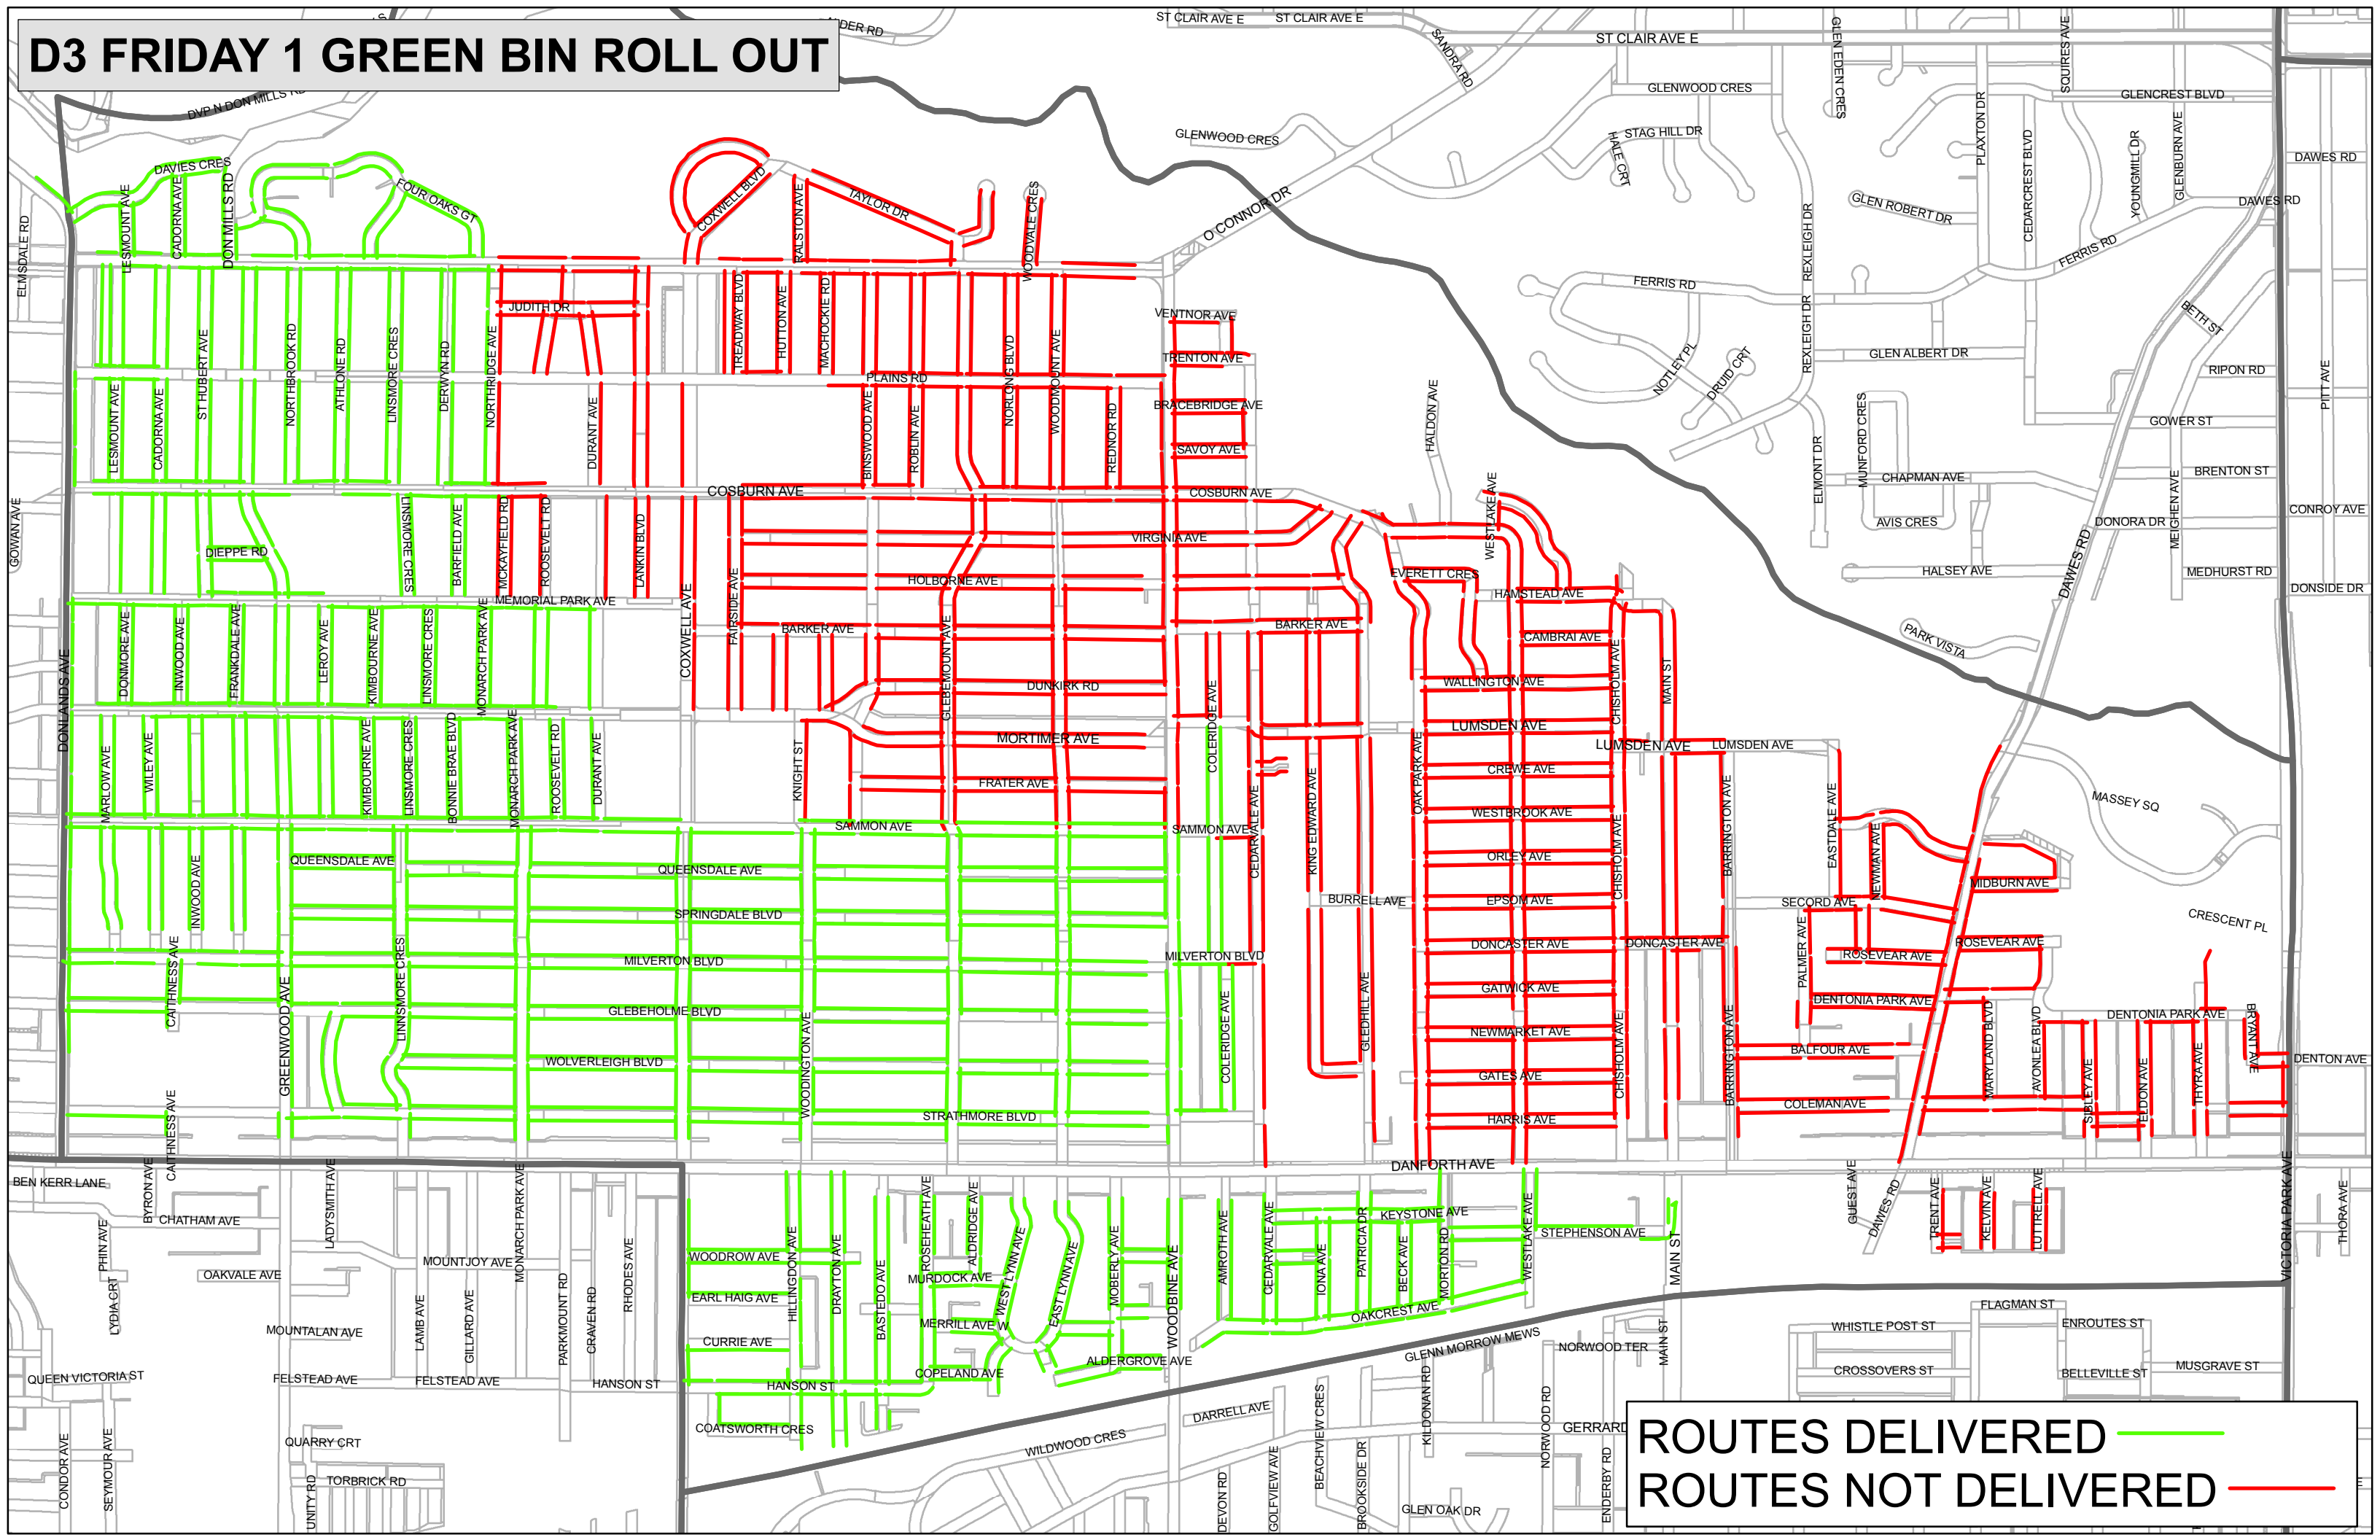

# D3 FRIDAY 1 GREEN BIN ROLL OUT

**ROUTES DELIVERED** ——— —  
**ROUTES NOT DELIVERED** ——— —