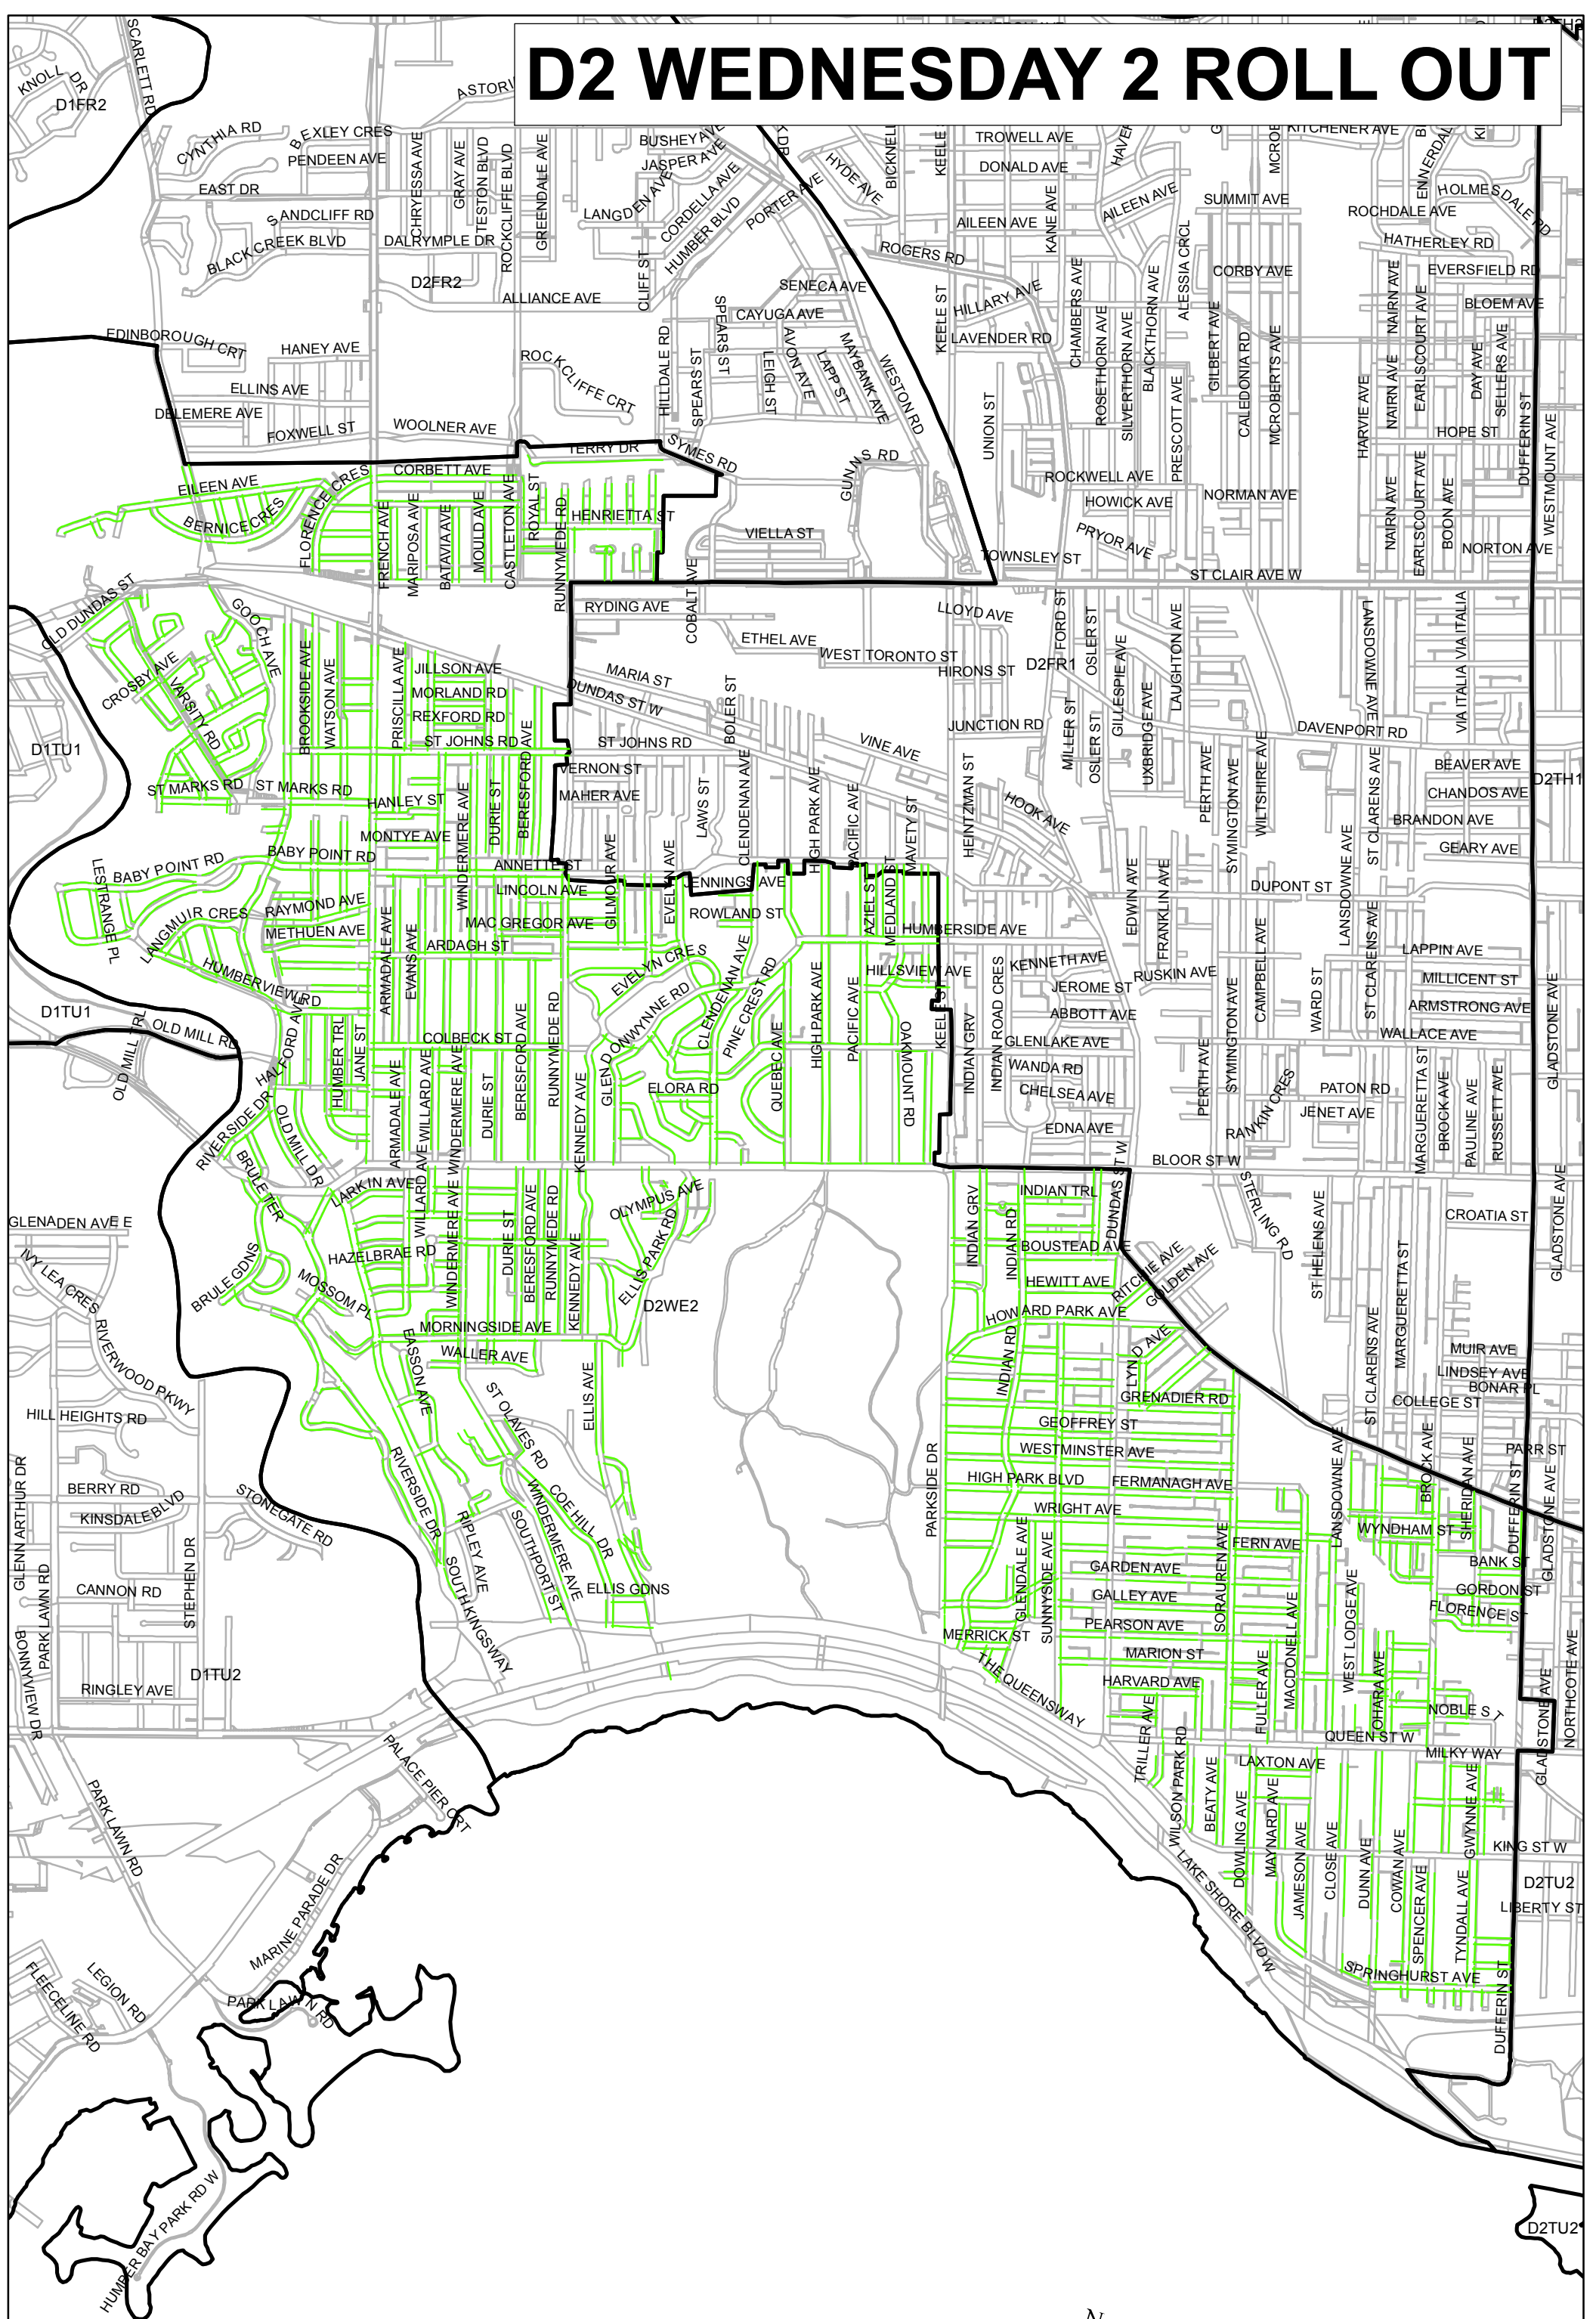

D2 WEDNESDAY 2 ROLL OUT

ROUTES DELIVERED — (green line)
ROUTES NOT DELIVERED — (red line)