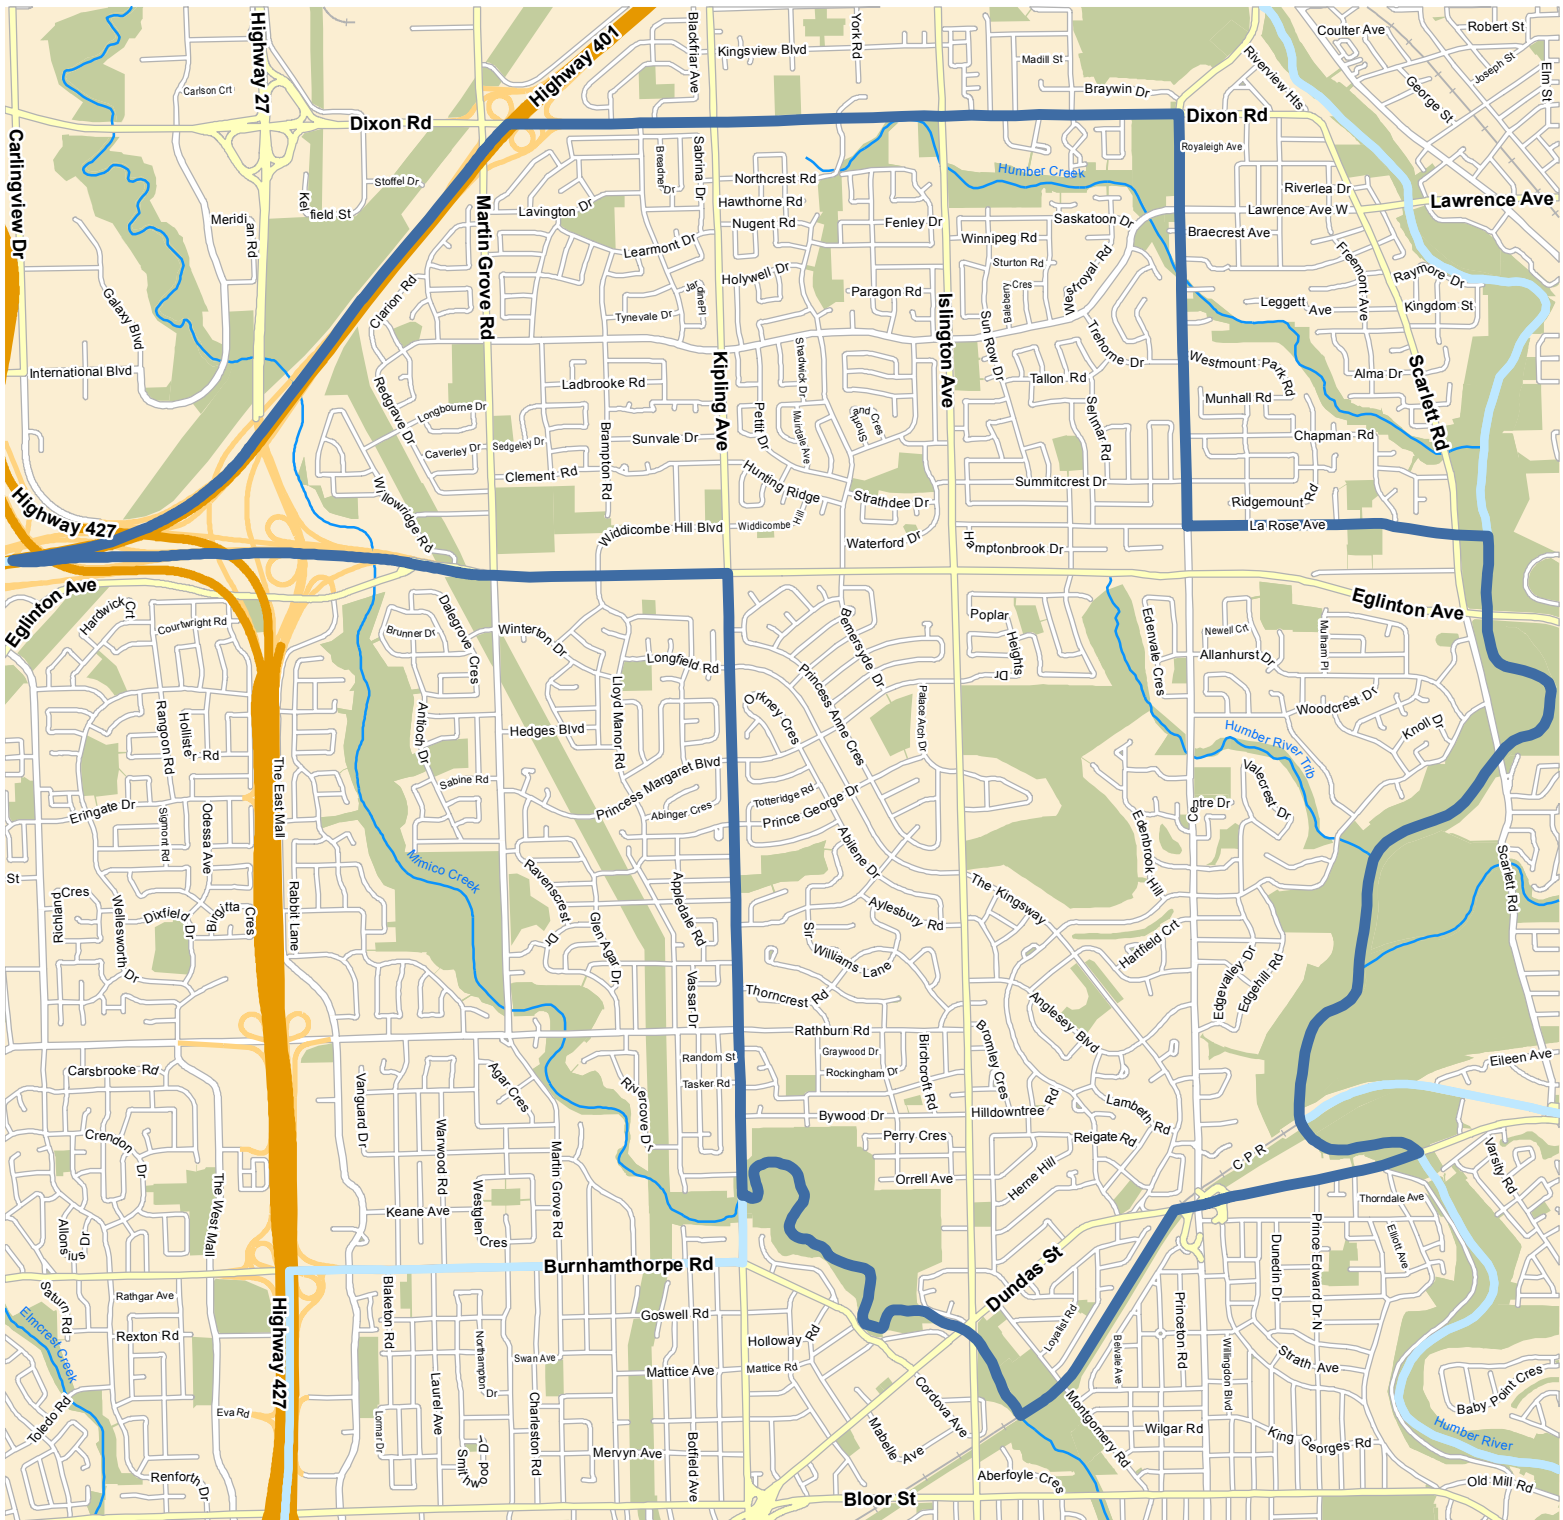

Ward 4 - Etobicoke Centre

 Ward 4