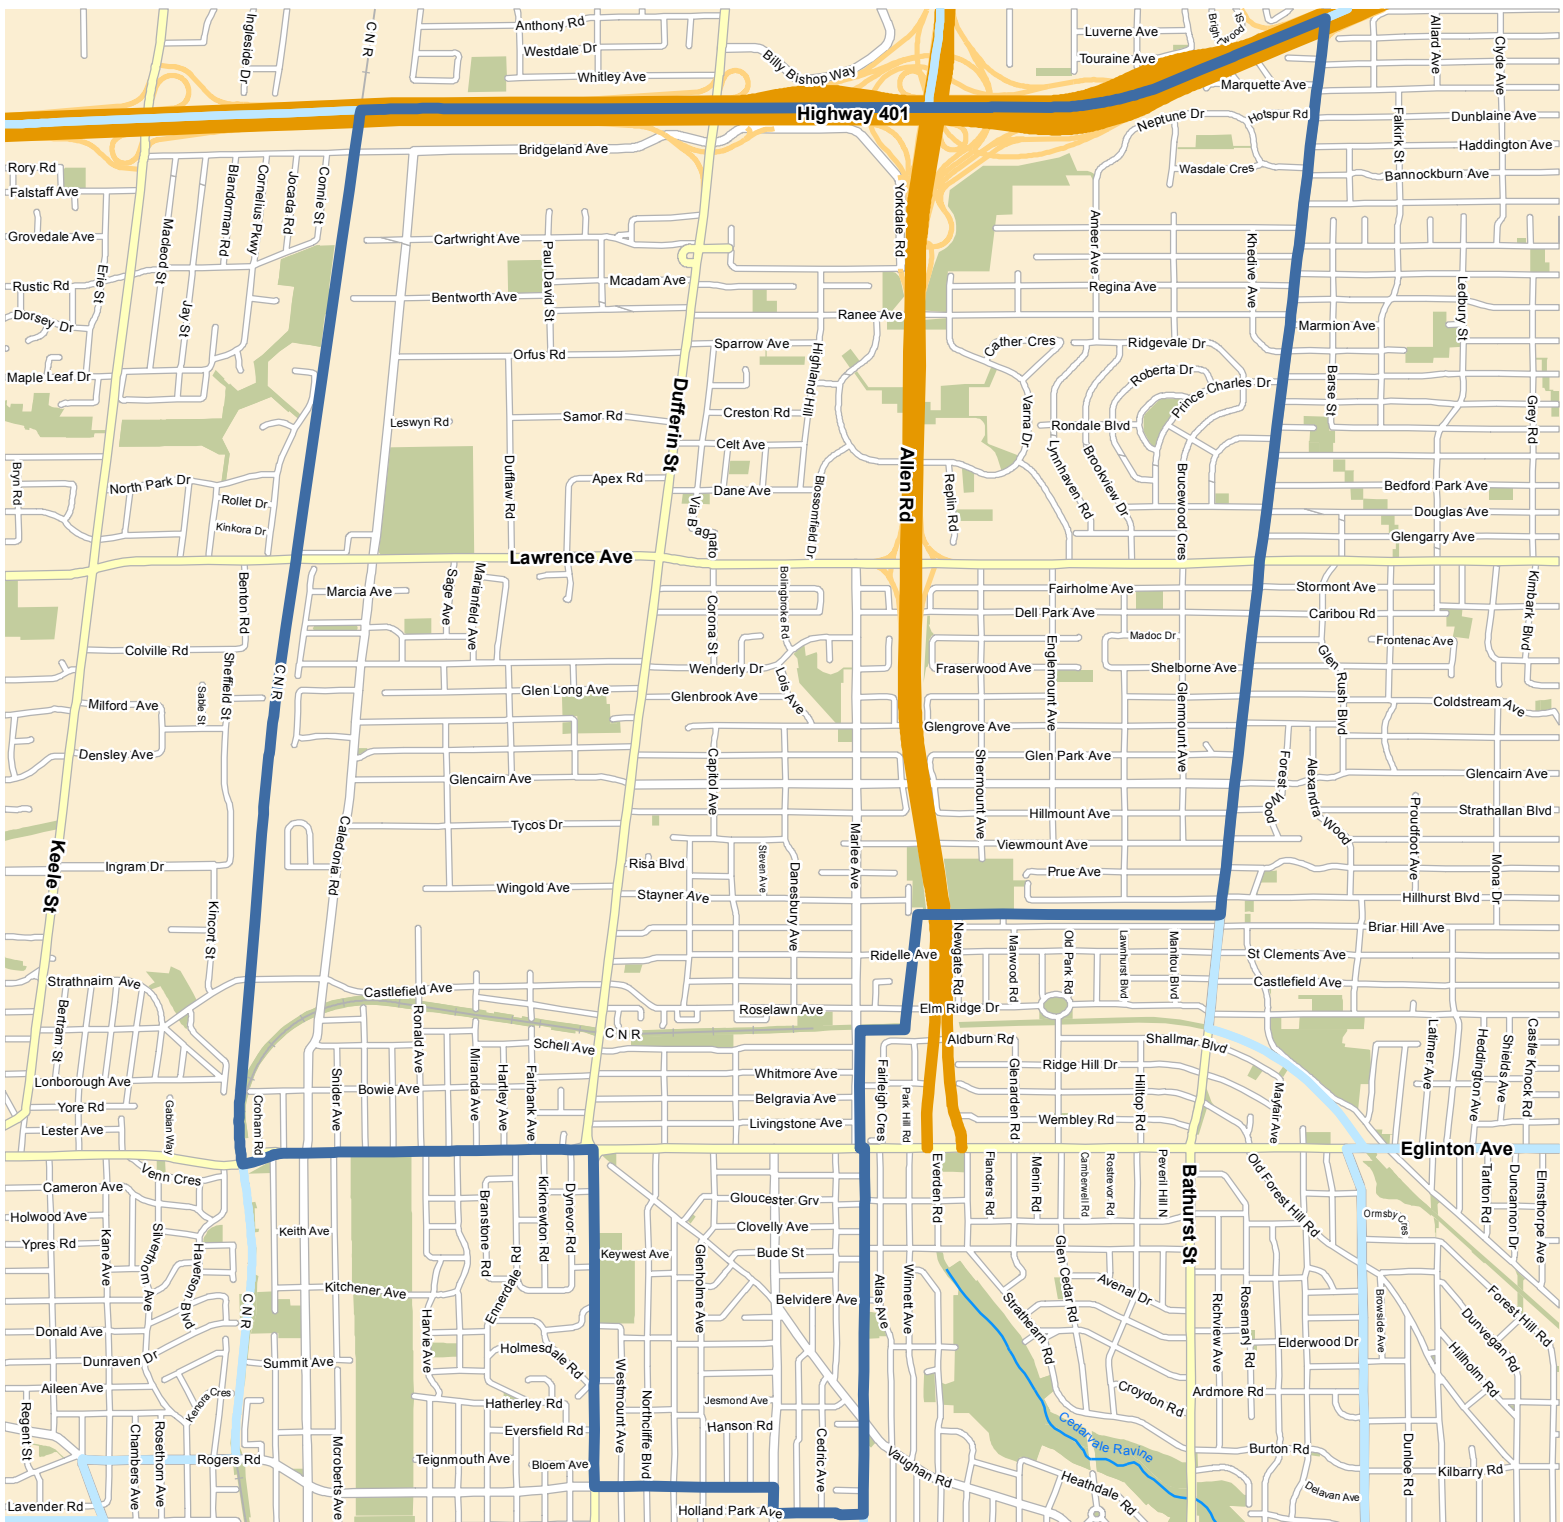

Ward 15 - Eglinton-Lawrence

Ward 15