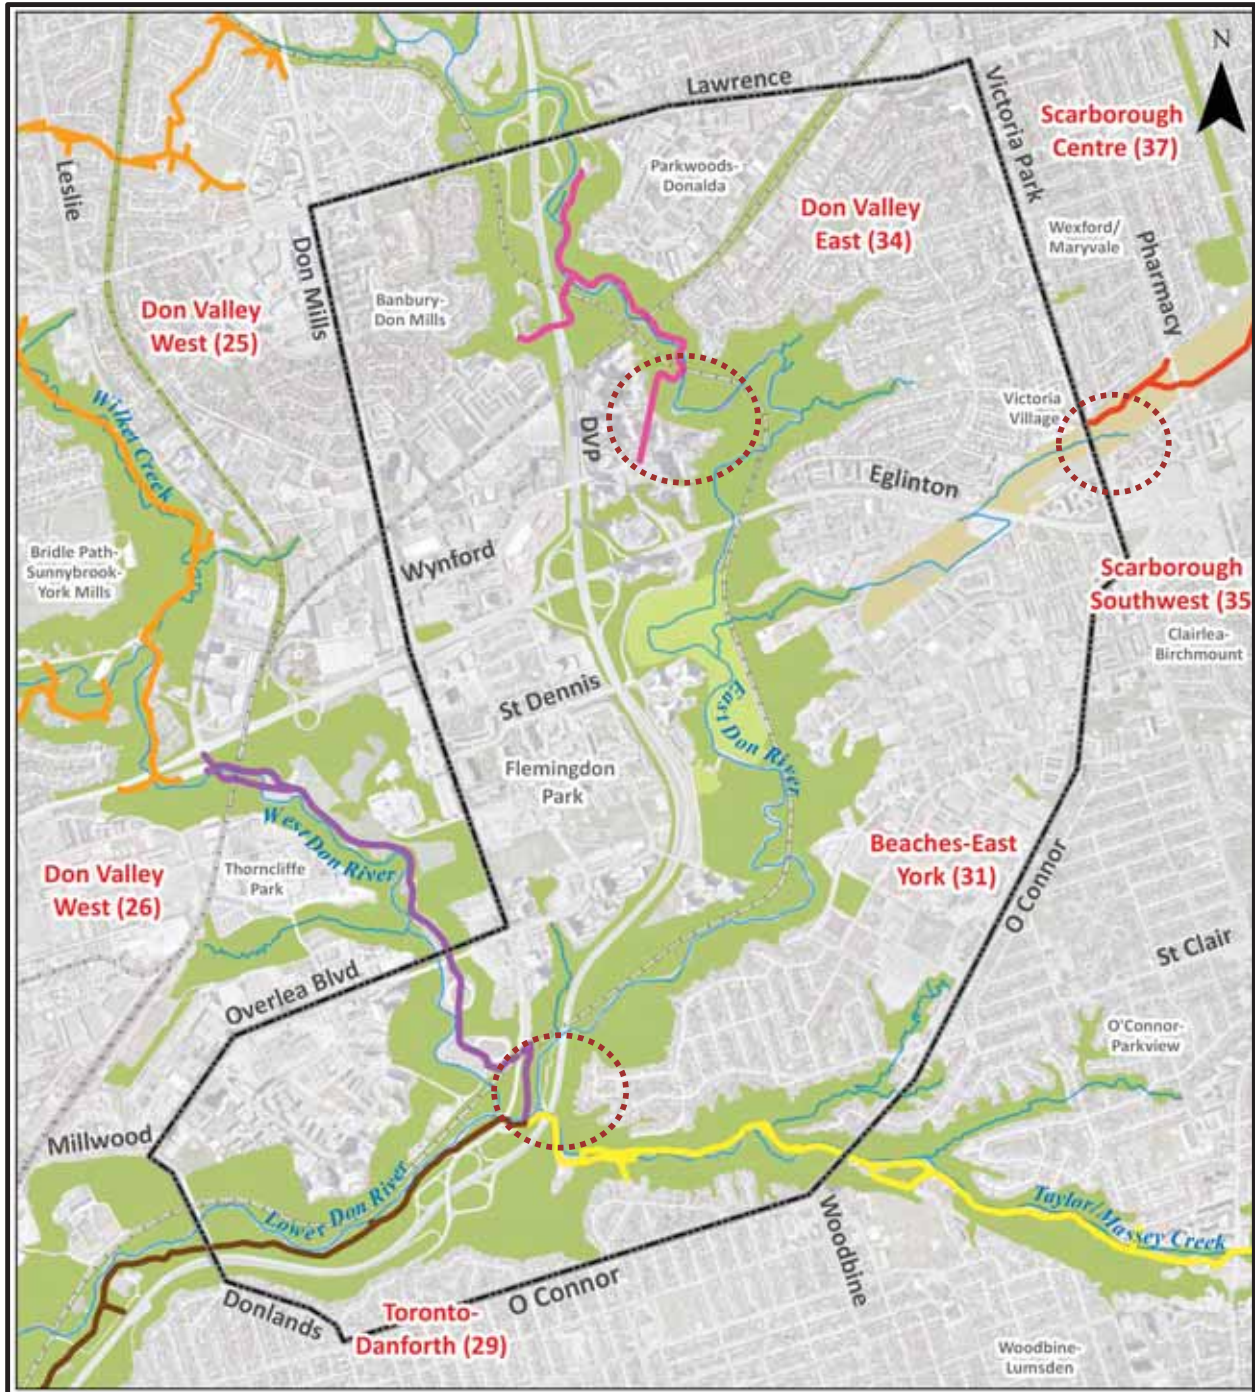

EAST DON TRAIL

Legend

- | | | |
|--|--|--|
|  Regional Study Area |  Taylor Creek Trail |  Flemingdon Golf Course |
|  Existing Multi-use Trail |  West Don Trail |  Don Corridor |
|  Gatineau Corridor Trail |  Potential Trail Connection Point |  Hydro Corridor |
|  Lower Don Trail | |  Railway |
|  North End of Charles Sauriol Conservation Area | |  Watercourses |